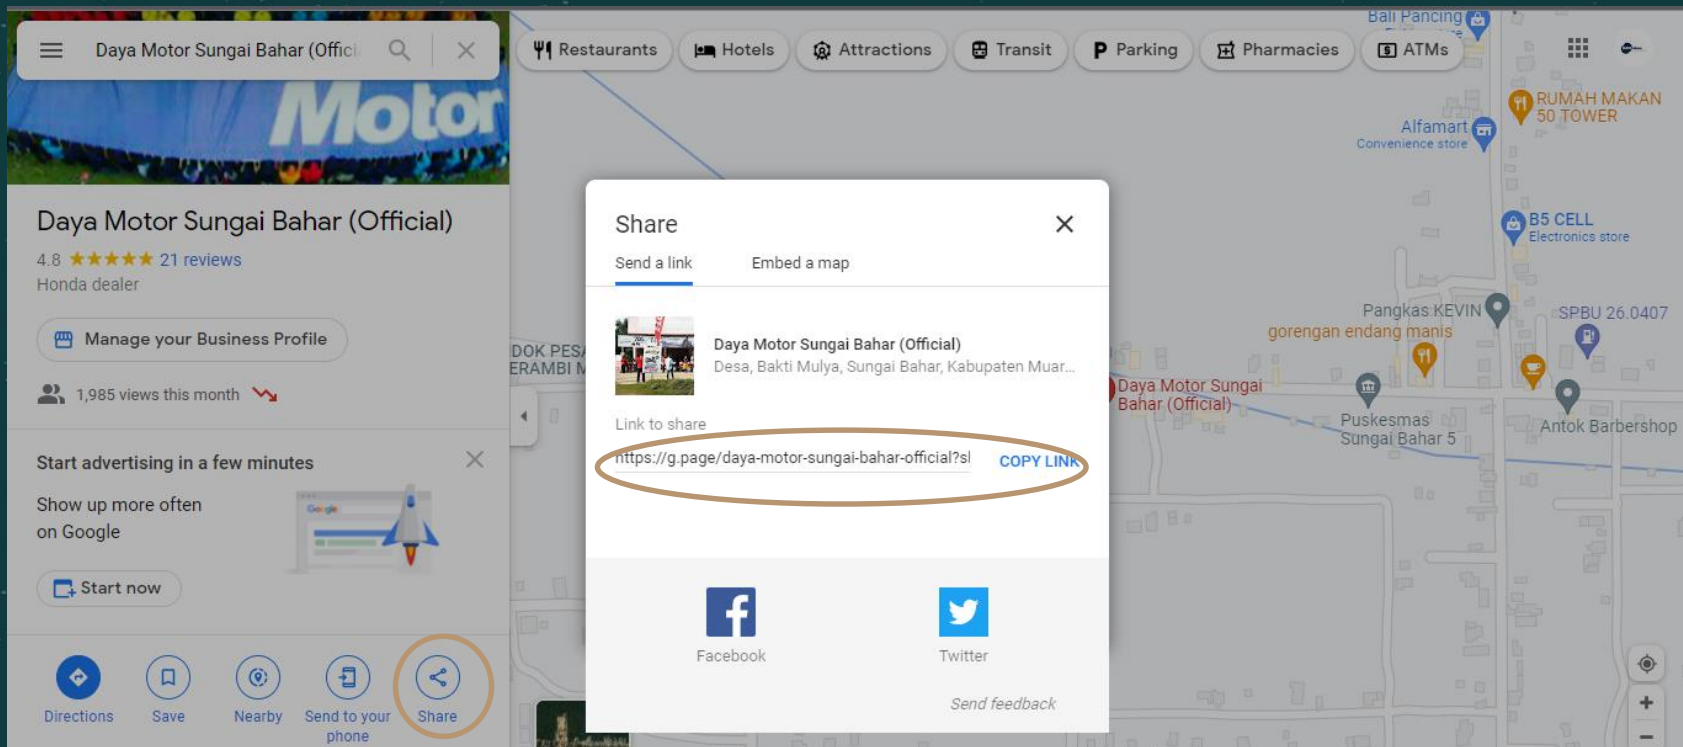

Setelah klik view on maps akan muncul seperti ini dan klik share lalu copy link